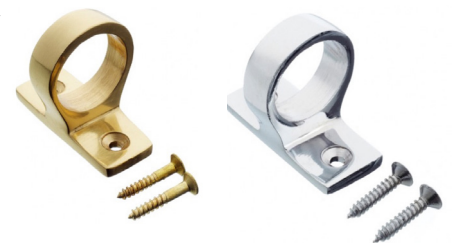

Window Furniture Guide

Brighton Sash Fasteners

Locking and non locking versions.

Available in:

Solid Brass
Antique Brass
Chrome
Satin Chrome
Satin Nickel

Fitch Fasteners

Available in:

Solid Brass
Antique Brass
Chrome
Satin Chrome
Satin Nickel
Matt Black

Hooking Sash Fasteners

Available in:

Solid Brass
Chrome
Satin Chrome

Also available with a ceramic knob in Brass, Chrome and Satin Chrome.

Straight Arm Fasteners

Locking and non locking versions.

Available in:

Solid Brass
Antique Brass
Chrome
Satin Chrome
Satin Nickel

Securifitch Locking Fasteners

Available in:

Gold
Antique Brass
Satin Nickel
Satin Chrome
Chrome
White

Sash Window Ring-Pulls

Available in:

Solid Brass
Antique Brass
Chrome
Satin Chrome
Satin Nickel

Sash Window Lifts

Available in:

Solid Brass
Antique Brass
Chrome
Satin Chrome
Satin Nickel
Black