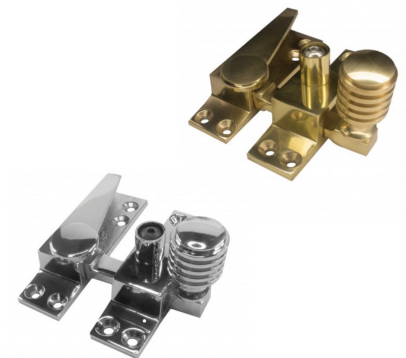

Window Furniture Guide

Brighton Sash Fasteners

Locking and non locking versions.

Available in:

Solid Brass
Antique Brass
Chrome
Satin Chrome
Satin Nickel

Fitch Fasteners

Available in:

Solid Brass
Antique Brass
Chrome
Satin Chrome
Satin Nickel
Matt Black

Hooking Sash Fasteners

Available in:

Solid Brass
Chrome
Satin Chrome

Also available with a ceramic knob in Brass, Chrome and Satin Chrome.

Straight Arm Fasteners

Locking and non locking versions.

Available in:

Solid Brass
Antique Brass
Chrome
Satin Chrome
Satin Nickel

Securifitch Locking Fasteners

Available in:

Gold
Antique Brass
Satin Nickel
Satin Chrome
Chrome
White

Sash Window Ring-Pulls

Available in:

Solid Brass
Antique Brass
Chrome
Satin Chrome
Satin Nickel